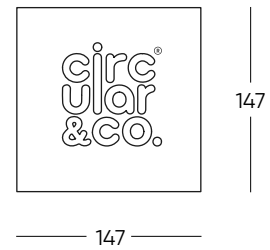

© 2024, CIRCULAR&CO.

© 2024, CIRCULAR&CO.

Stainless Steel

Two shelf display

A display of the best selling 12oz size sits next to the logo plaque POS above a shelf with 8oz and 16oz cups stacked together. Boxes turned to display messaging.

© 2024, CIRCULAR&CO.

© 2024, CIRCULAR&CO.

Stainless Steel

One shelf display

Multiple sizes stacked together next to a logo plaque POS. Single box turned to display messaging.

NOW Cup

One shelf display

A collection of NOW cups stacked and displayed next to a logo plaque POS.
Single box turned to display messaging.

Single Colour

One shelf display

A single colour display with both paper cup and stainless steel base options in all three sizes stacked next to a logo plaque POS.

Full range display

All product types and sizes, organised by colour around a central logo plaque POS, blocking out a large area across three shelves.

POS options

A choice of two POS options. One featuring a leakproof cup feature and bold brand messaging, the second a simple logo plaque.

© 2024, CIRCULAR&CO.

© 2024, CIRCULAR&CO.

**circ[®]
ular
&co.**

hello@circularandco.com
01872 575 000
@circularandco