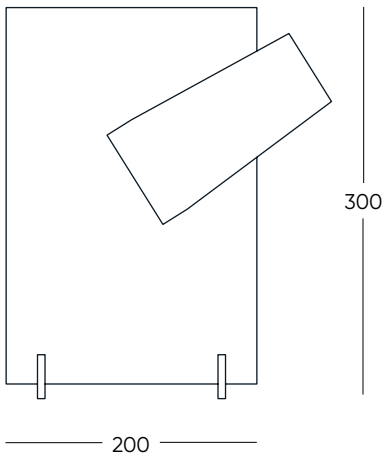

POS options

A choice of two POS options. One featuring a leakproof cup feature and bold brand messaging, the second a simple logo plaque.

© 2024, CIRCULAR&CO.

© 2024, CIRCULAR&CO.